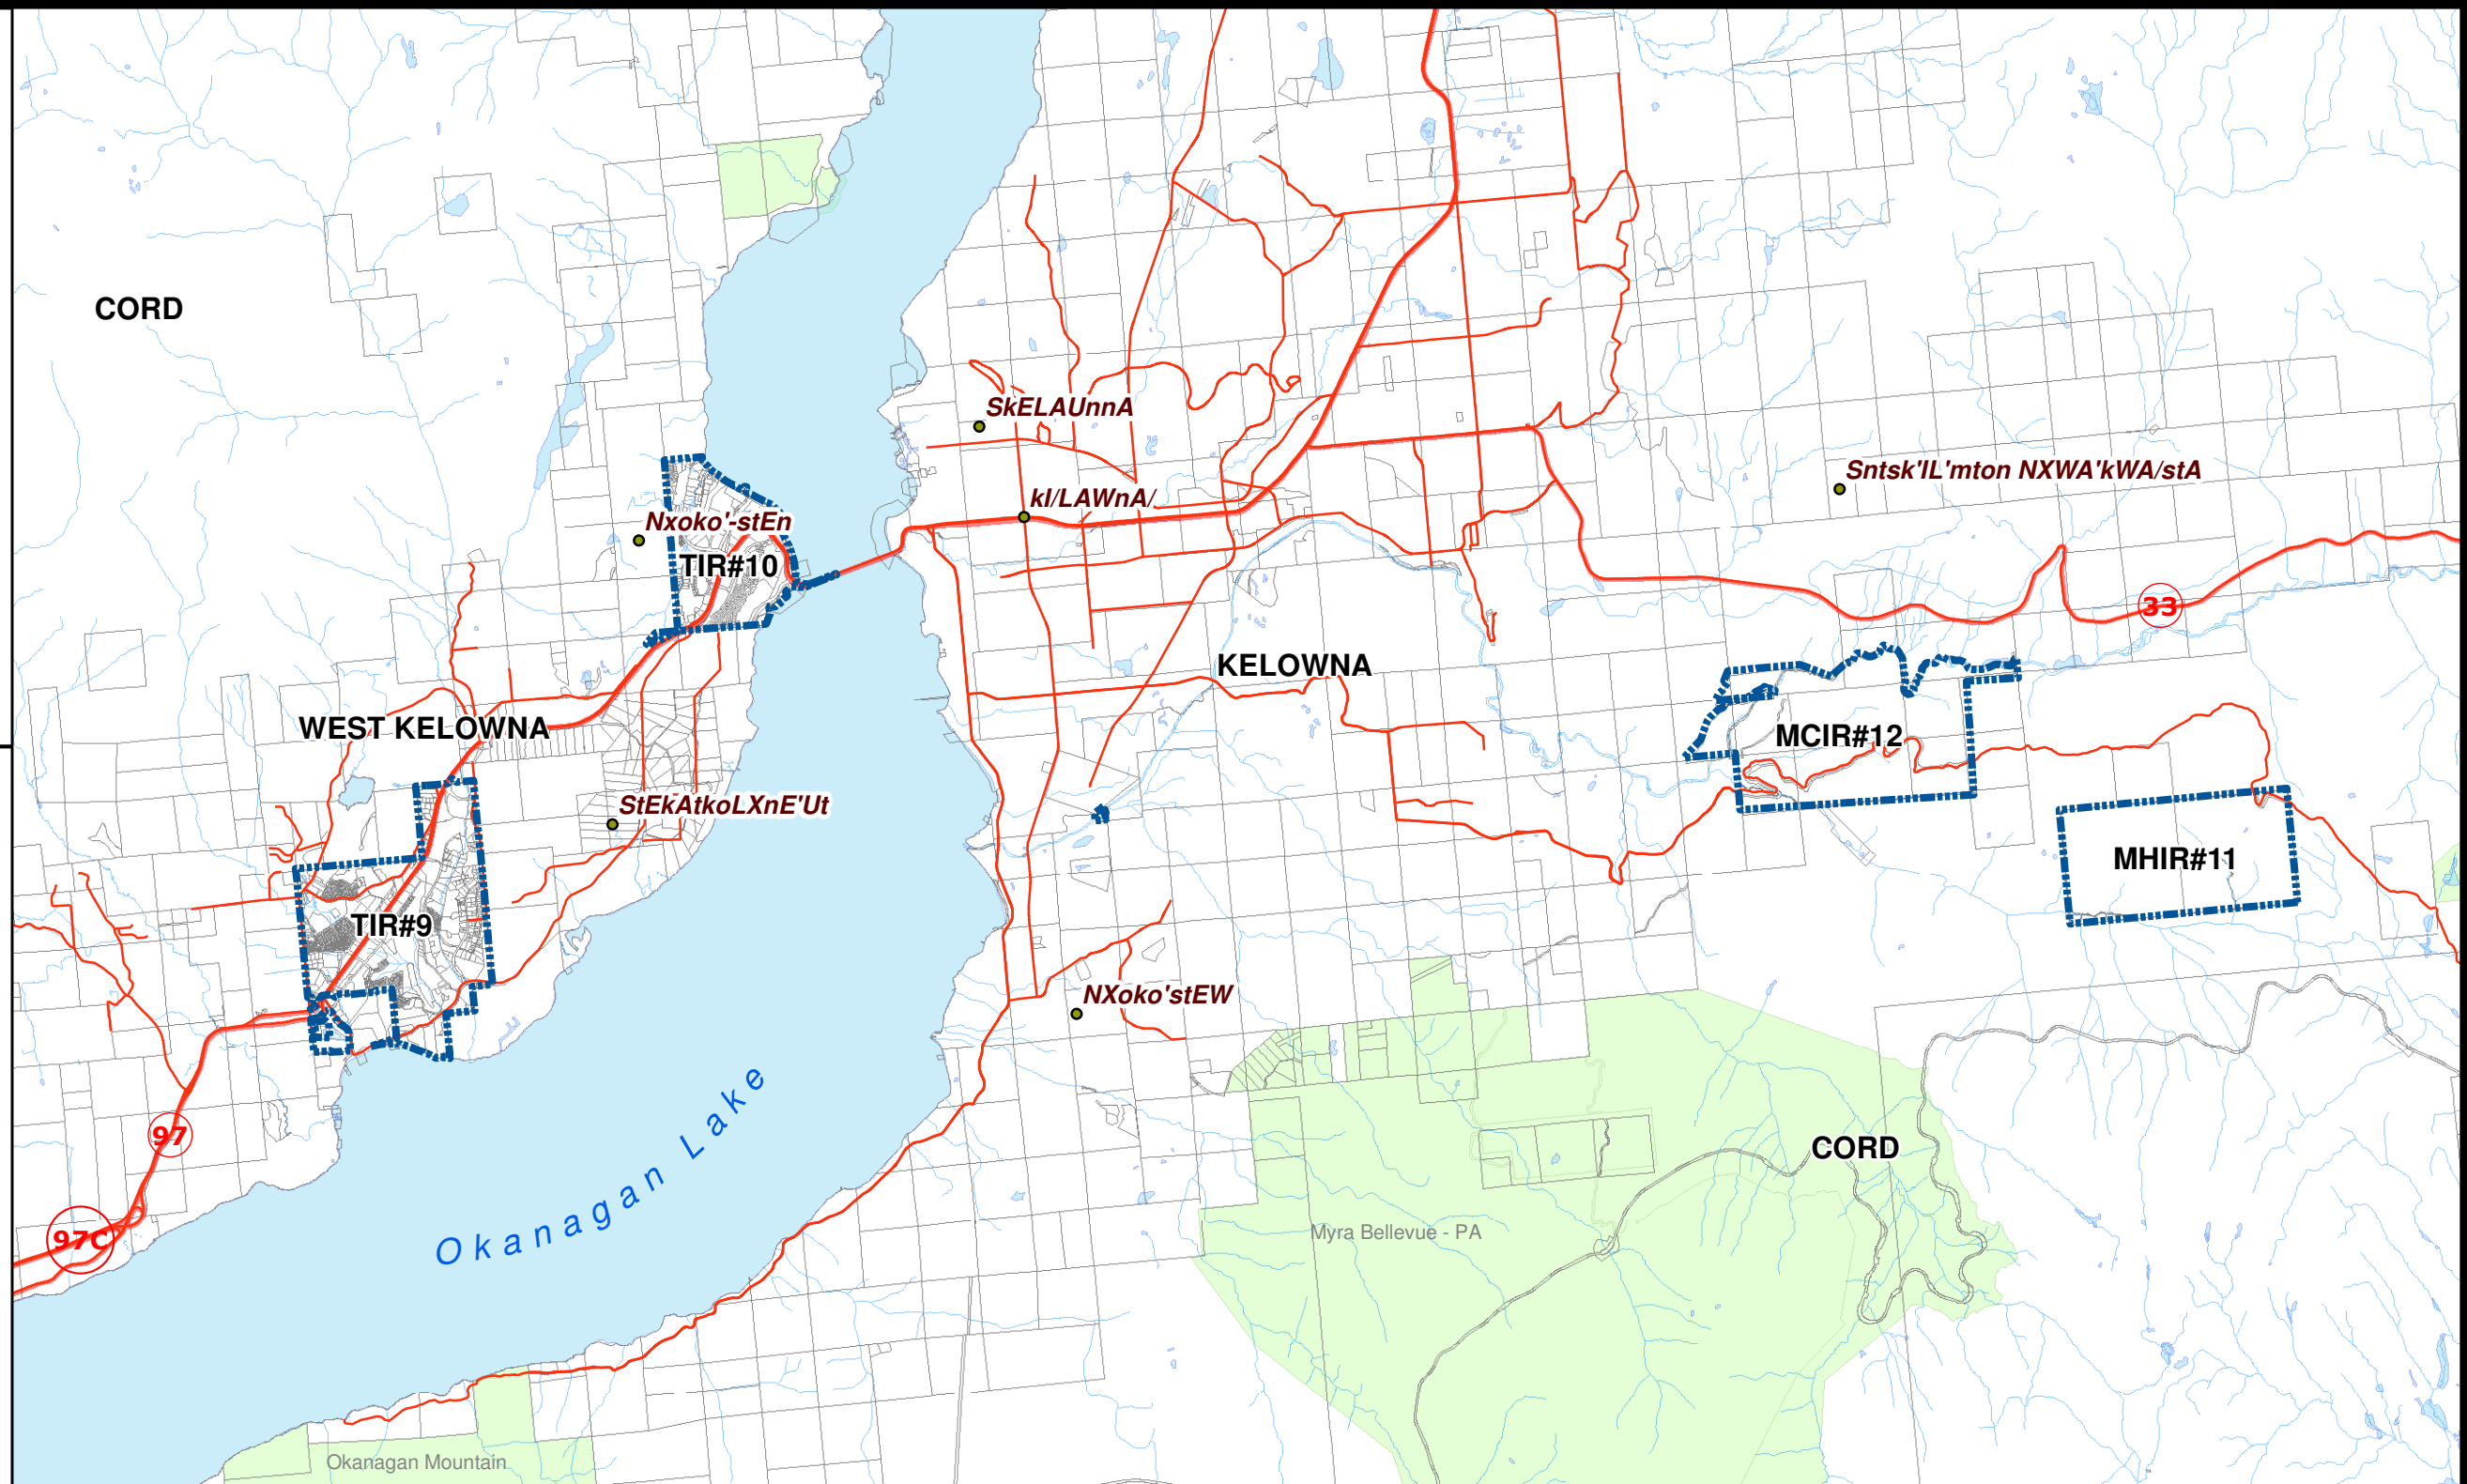

Tsinstikeptum IR #9
1,586 Acres

Tsinstikeptum IR #10
838 Acres

WFN Regional Location Map

- Community Held Lands
- Locatee Held Lands (CP)

Community. Leadership. Pride.

JUL 2010

Mission Creek IR #8
5 Acres

Medicine Creek IR #12
1,637 Acres

Medicine Hill IR #11
1,274 Acres