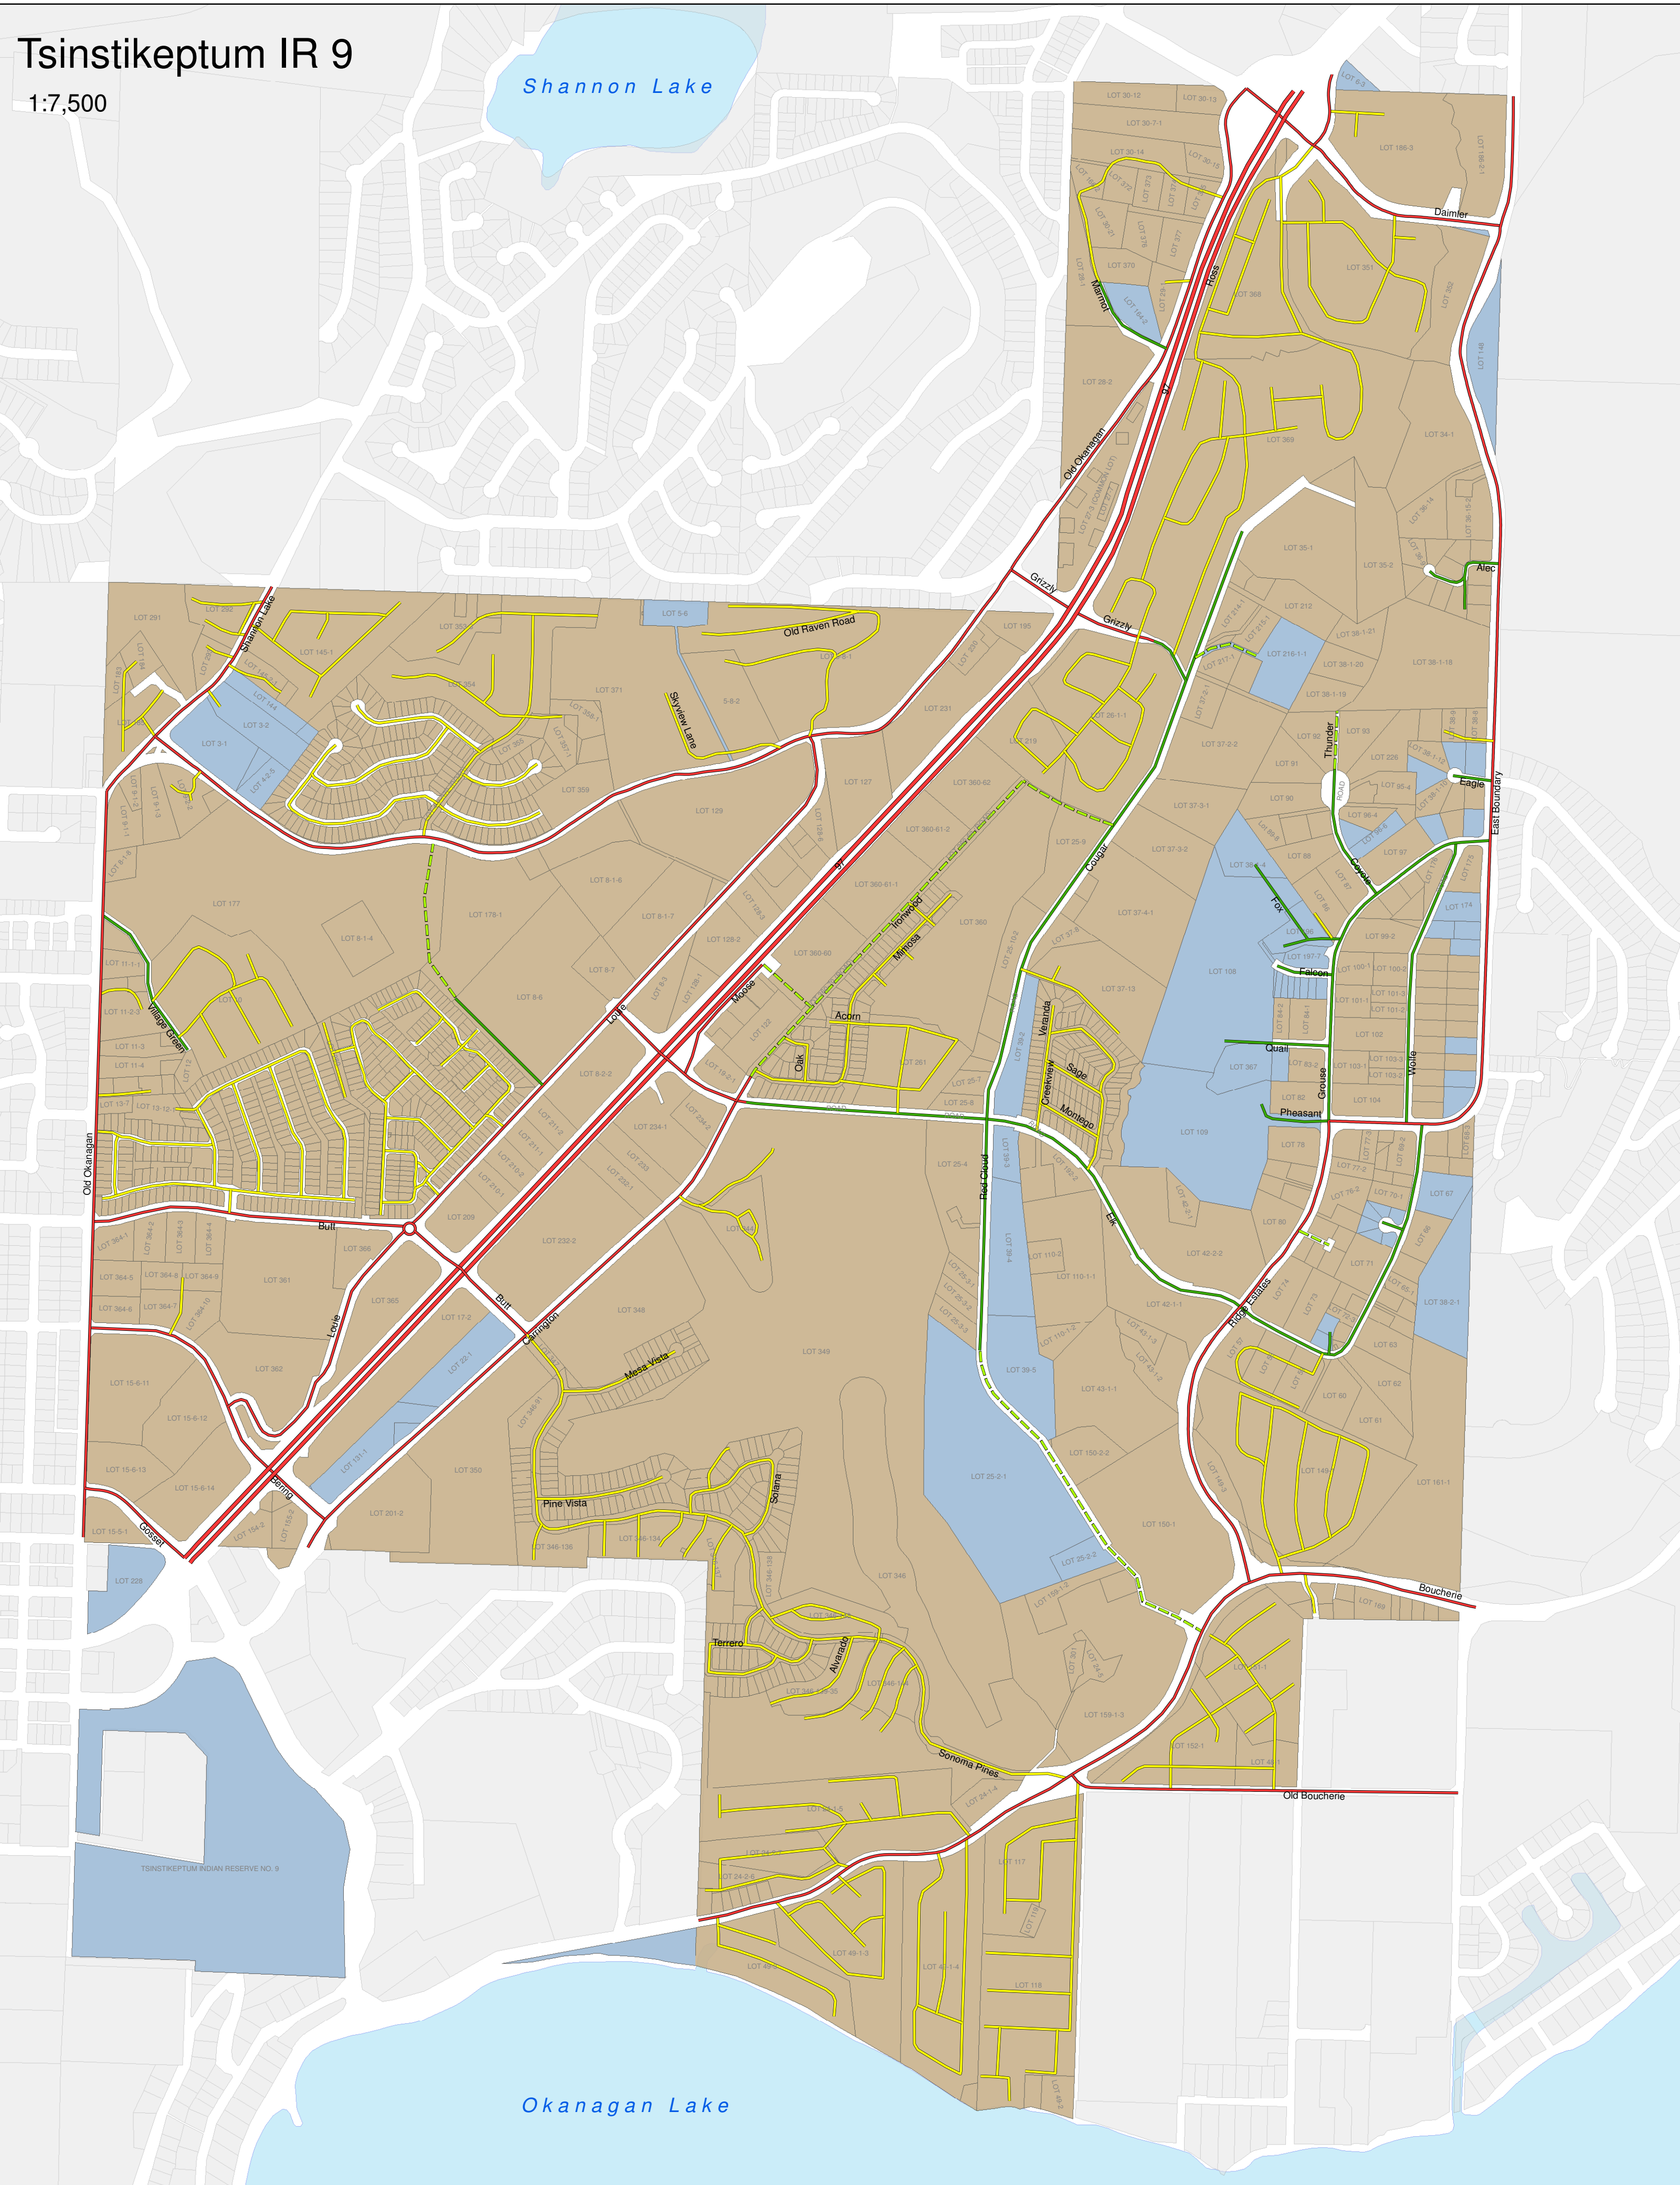

Tsinstikeptum IR 9

1:7,500

Shannon Lake

Tsinstikeptum IR 10

1:5,500

Okanagan Lake

WFN LAND OWNERSHIP & ROADS

- WFN Allotted Lands
- WFN Community Lands
- District of West Kelowna
- WFN Private
- WFN Street
- WFN Unconstructed
- MOT Street
- MOT Highway