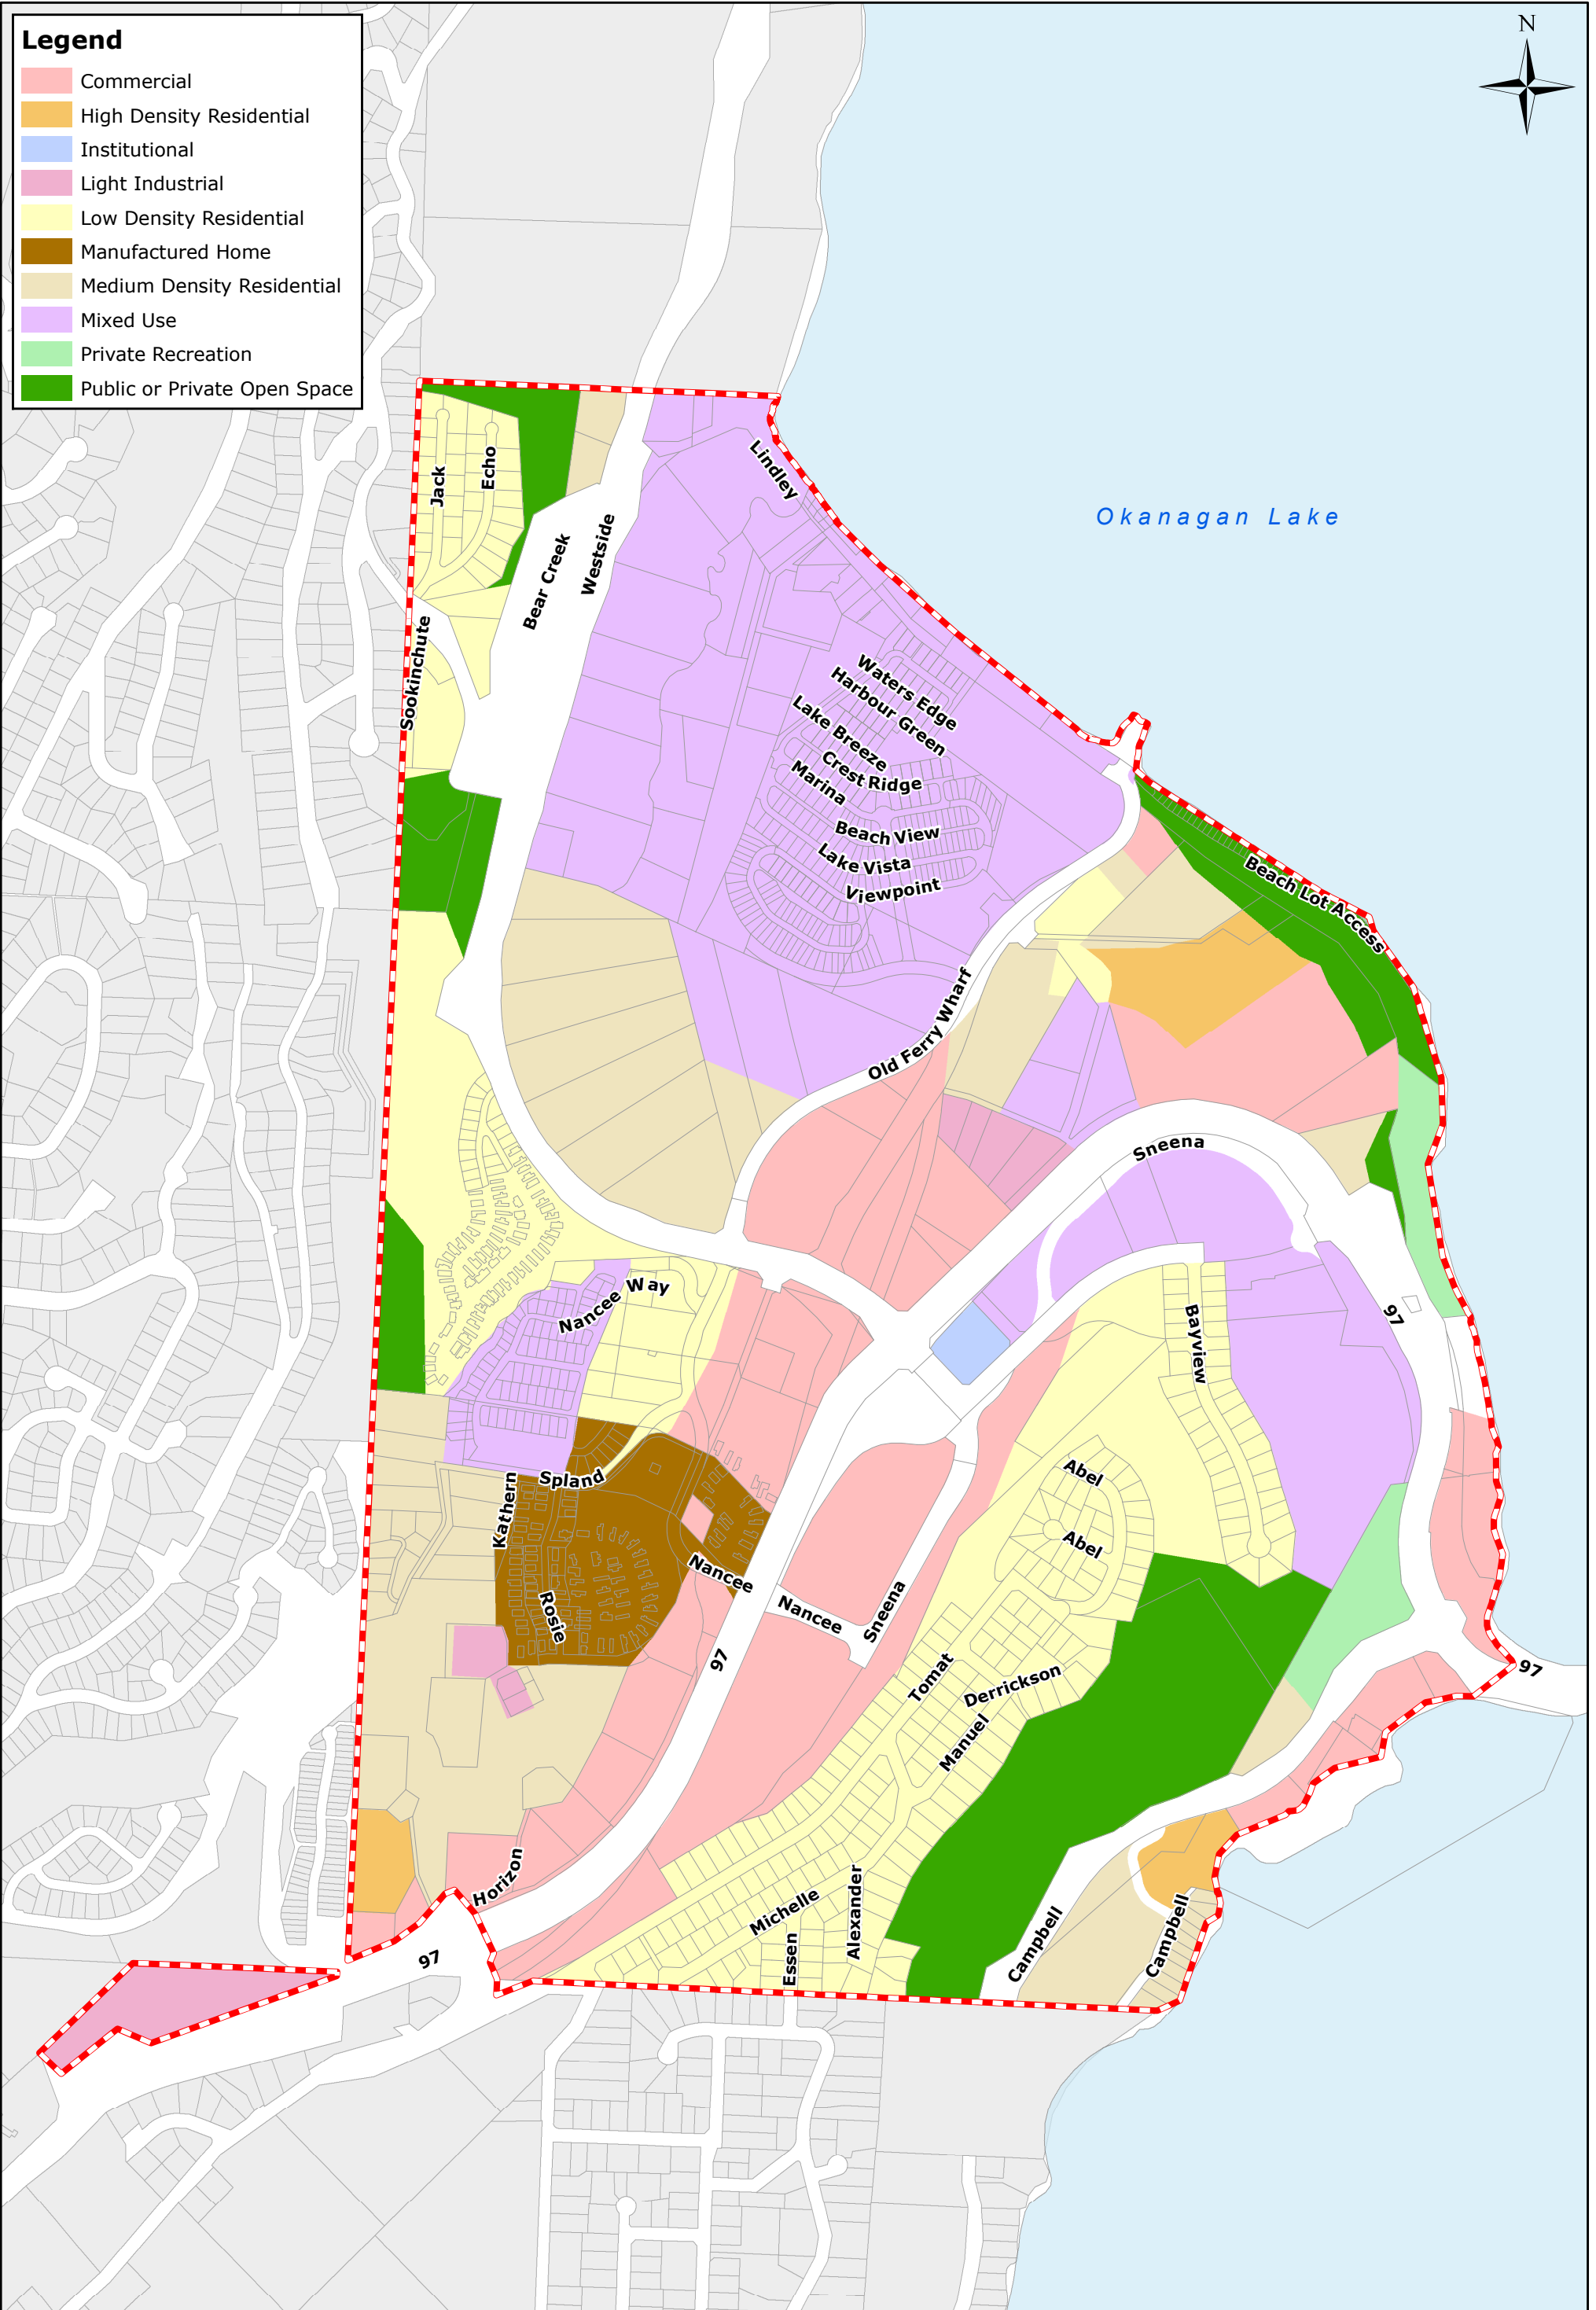

- Legend**
- Commercial
 - High Density Residential
 - Institutional
 - Light Industrial
 - Low Density Residential
 - Manufactured Home
 - Medium Density Residential
 - Mixed Use
 - Private Recreation
 - Public or Private Open Space

Land Use Designation

Tsinstikeptum IR No. 10