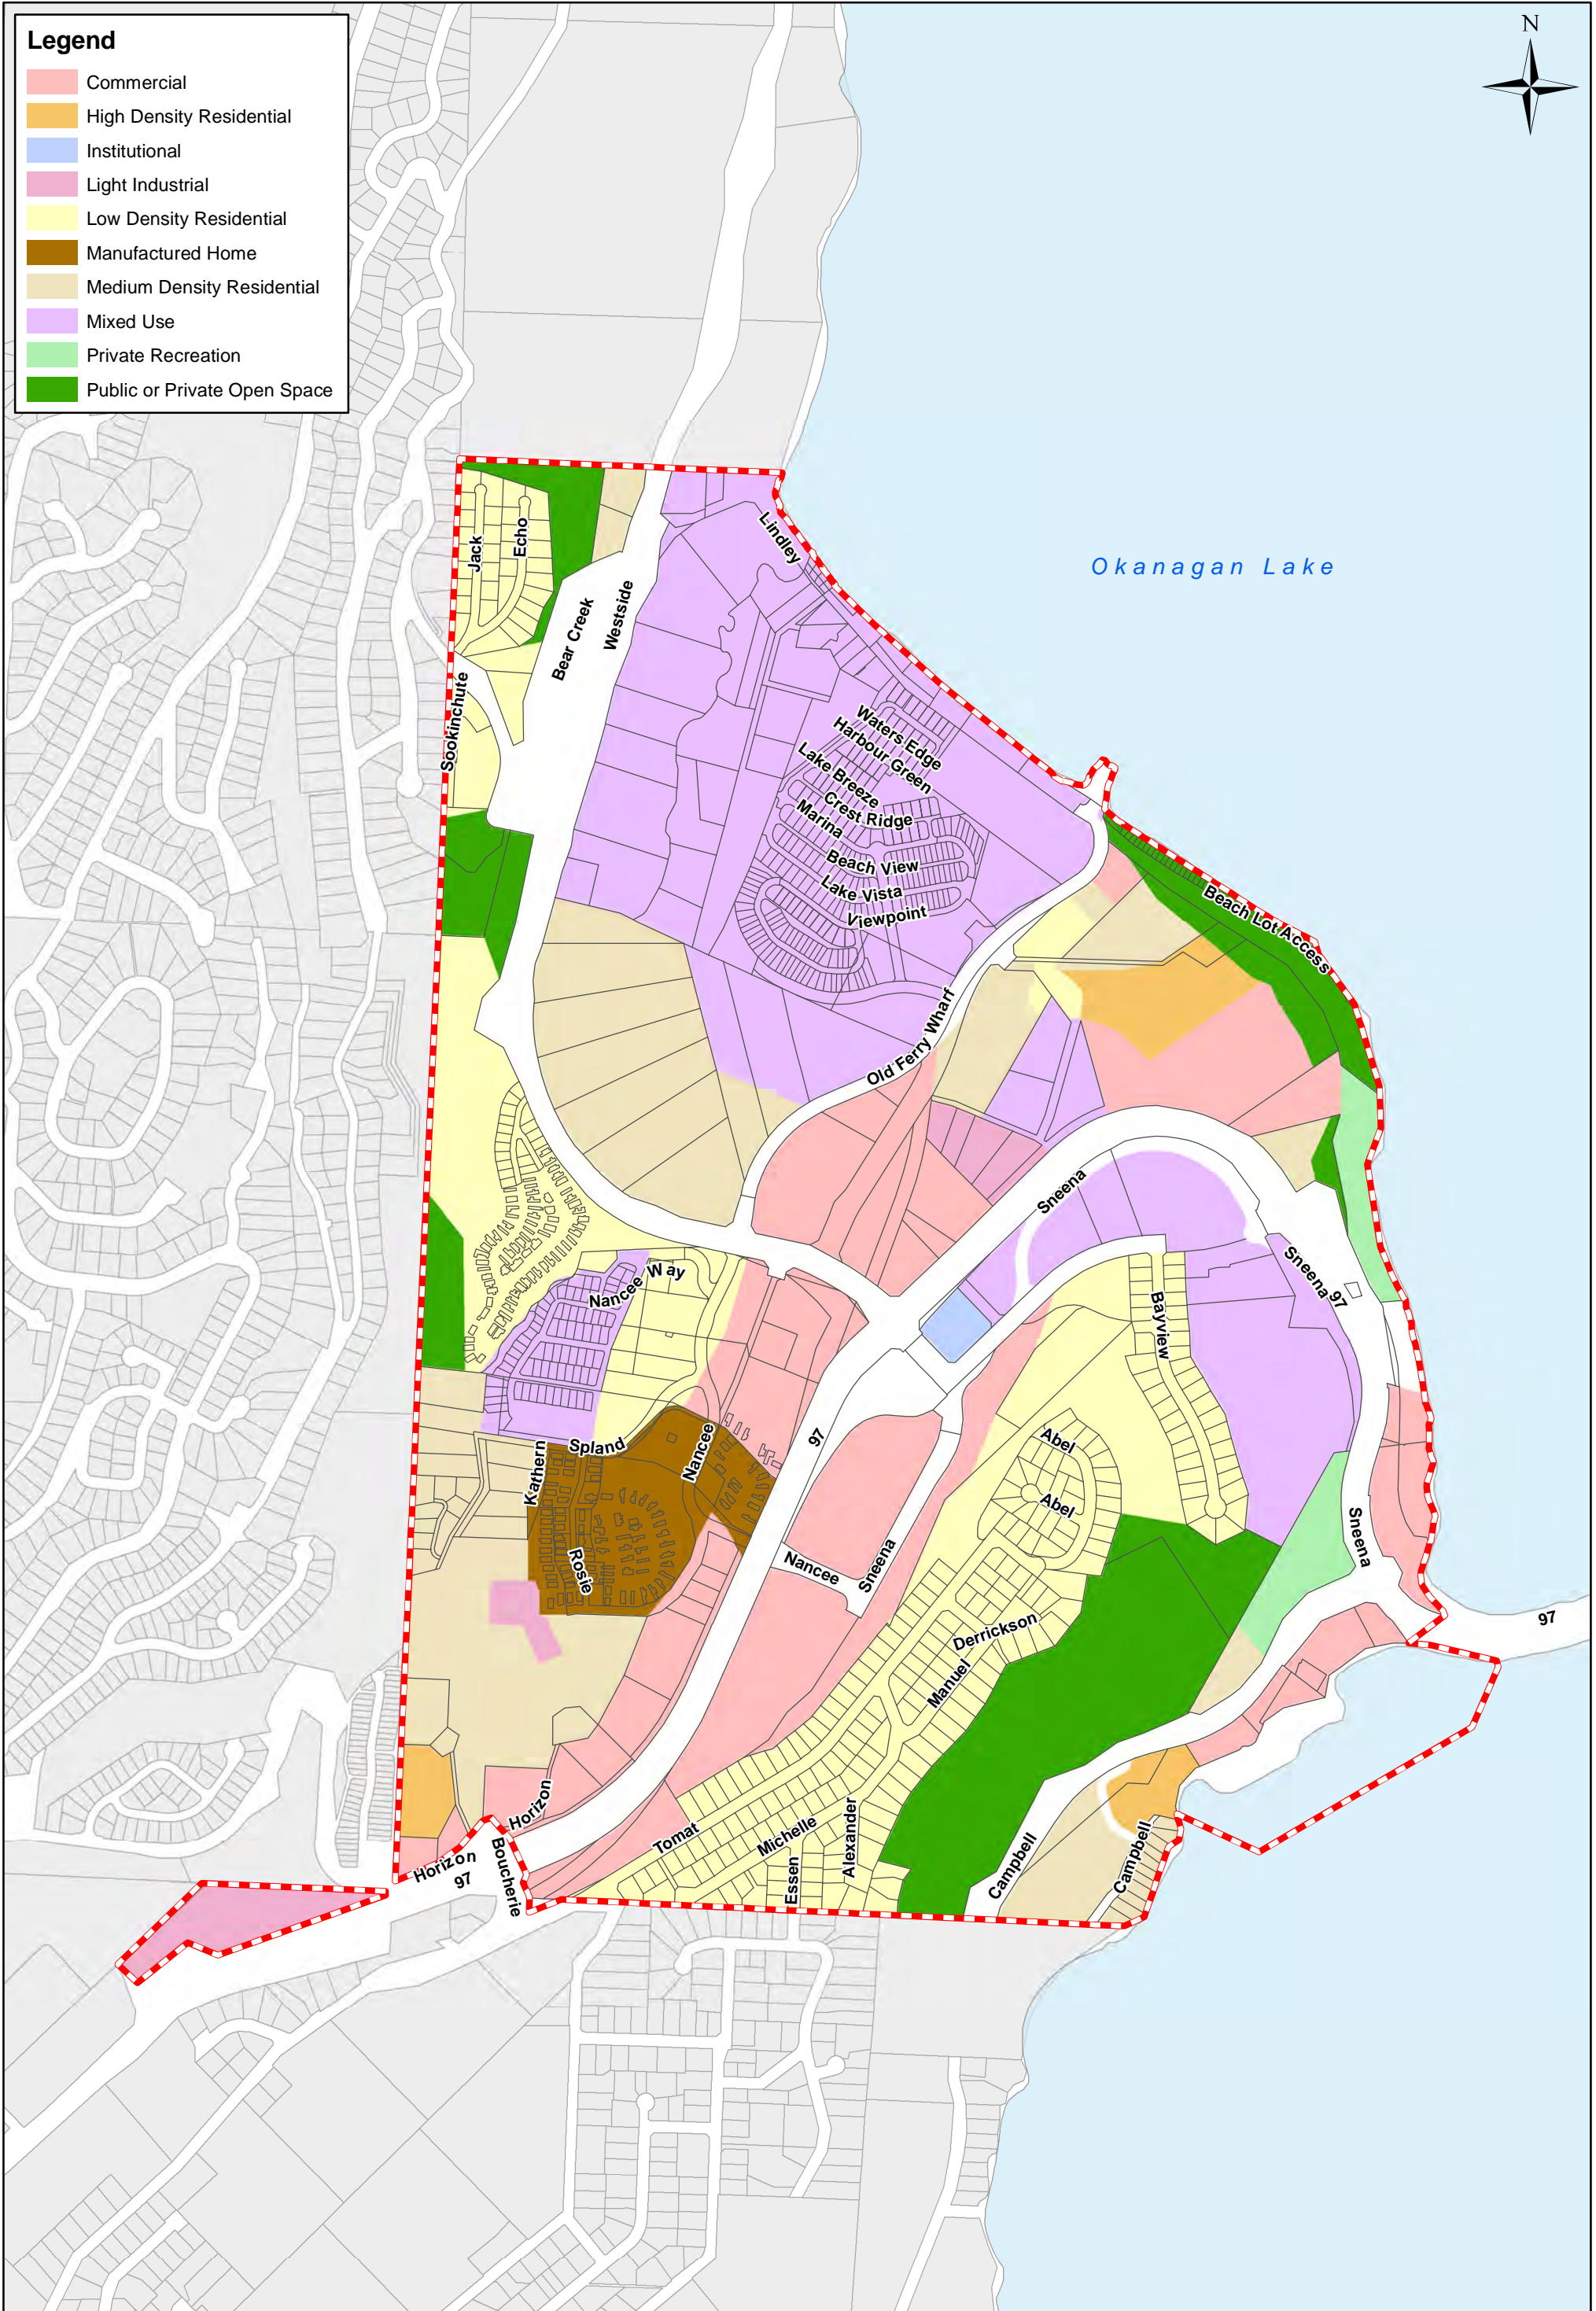

**Legend**

- Commercial
- High Density Residential
- Institutional
- Light Industrial
- Low Density Residential
- Manufactured Home
- Medium Density Residential
- Mixed Use
- Private Recreation
- Public or Private Open Space

**Land Use Designation**  
Tsinstikeptum IR No. 10