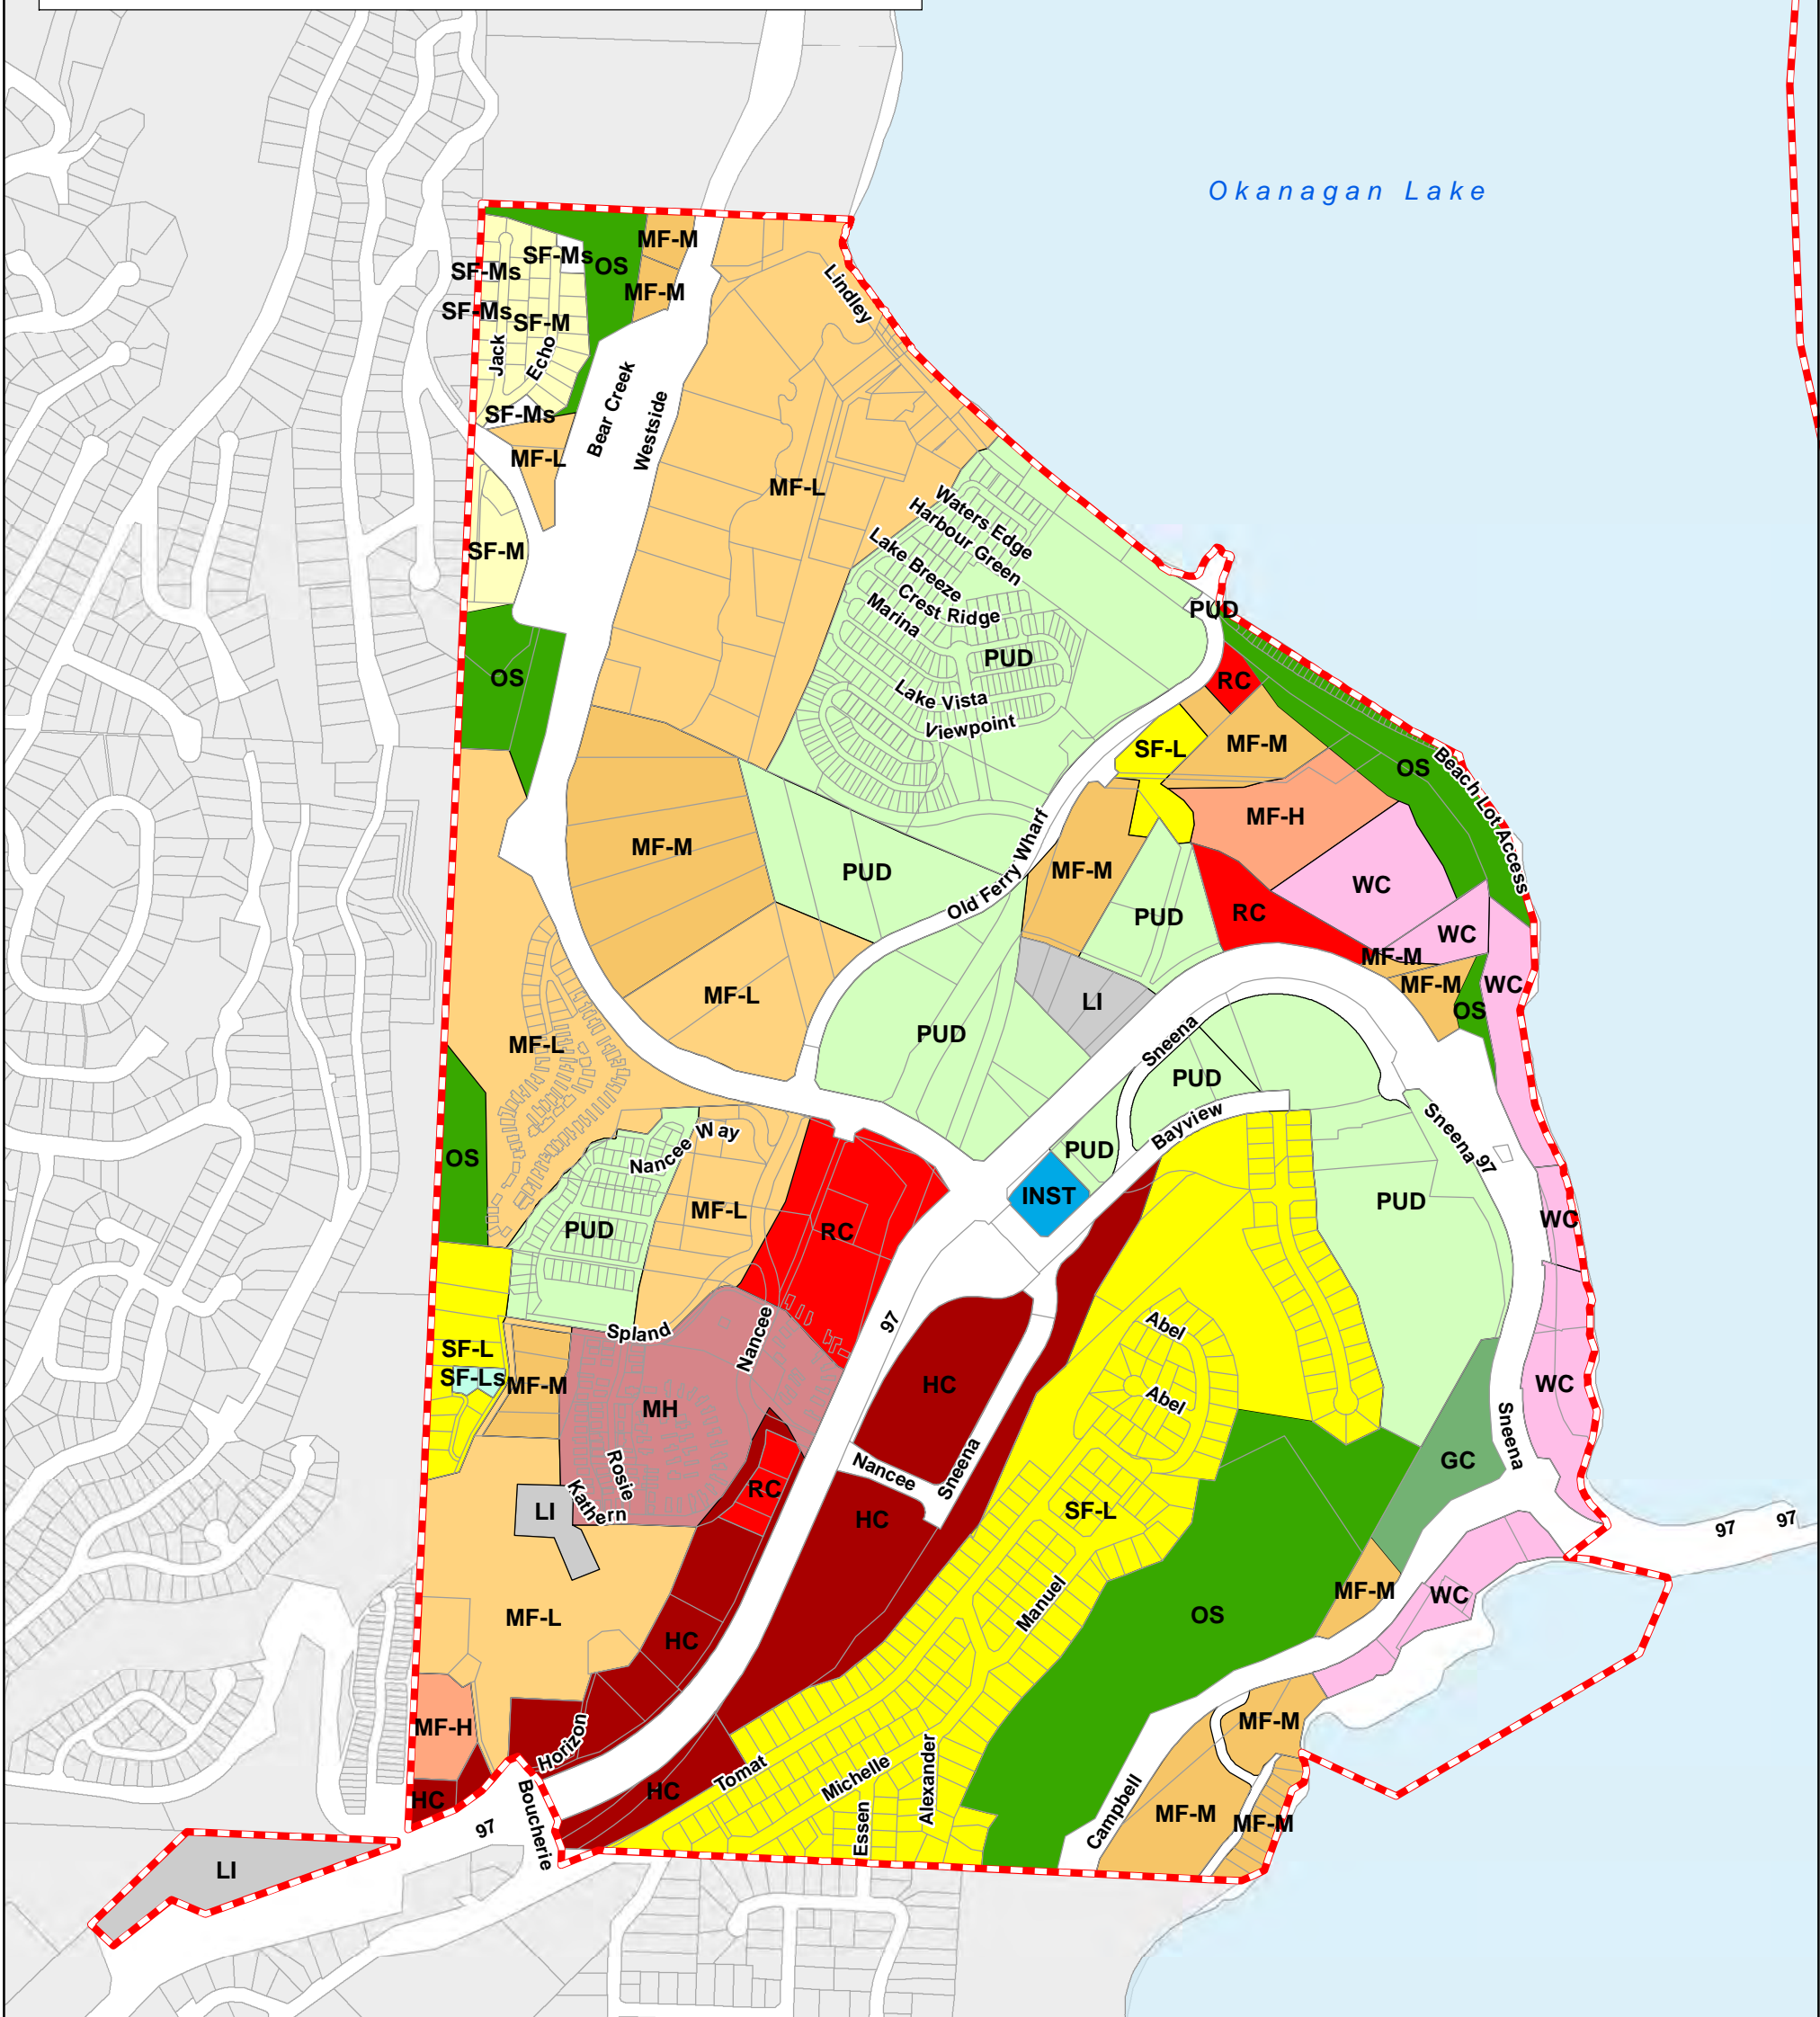

# Legend

- |  |  |
|--|--|
|  SF-L                     |  RC               |
|  SF-M                     |  HC               |
|  SF-H                     |  WC               |
|  SF-Ls                    |  INST             |
|  MF-L                     |  Light Industrial |
|  MF-M                     |  BP               |
|  MF-H                     |  Golf Course      |
|  MH                       |  REC              |
|  Planned Unit Development |  OS               |

## ZONING

Tsinstikeptum IR No. 10

WESTBANK FIRST NATION  
Date: 2018-11-21