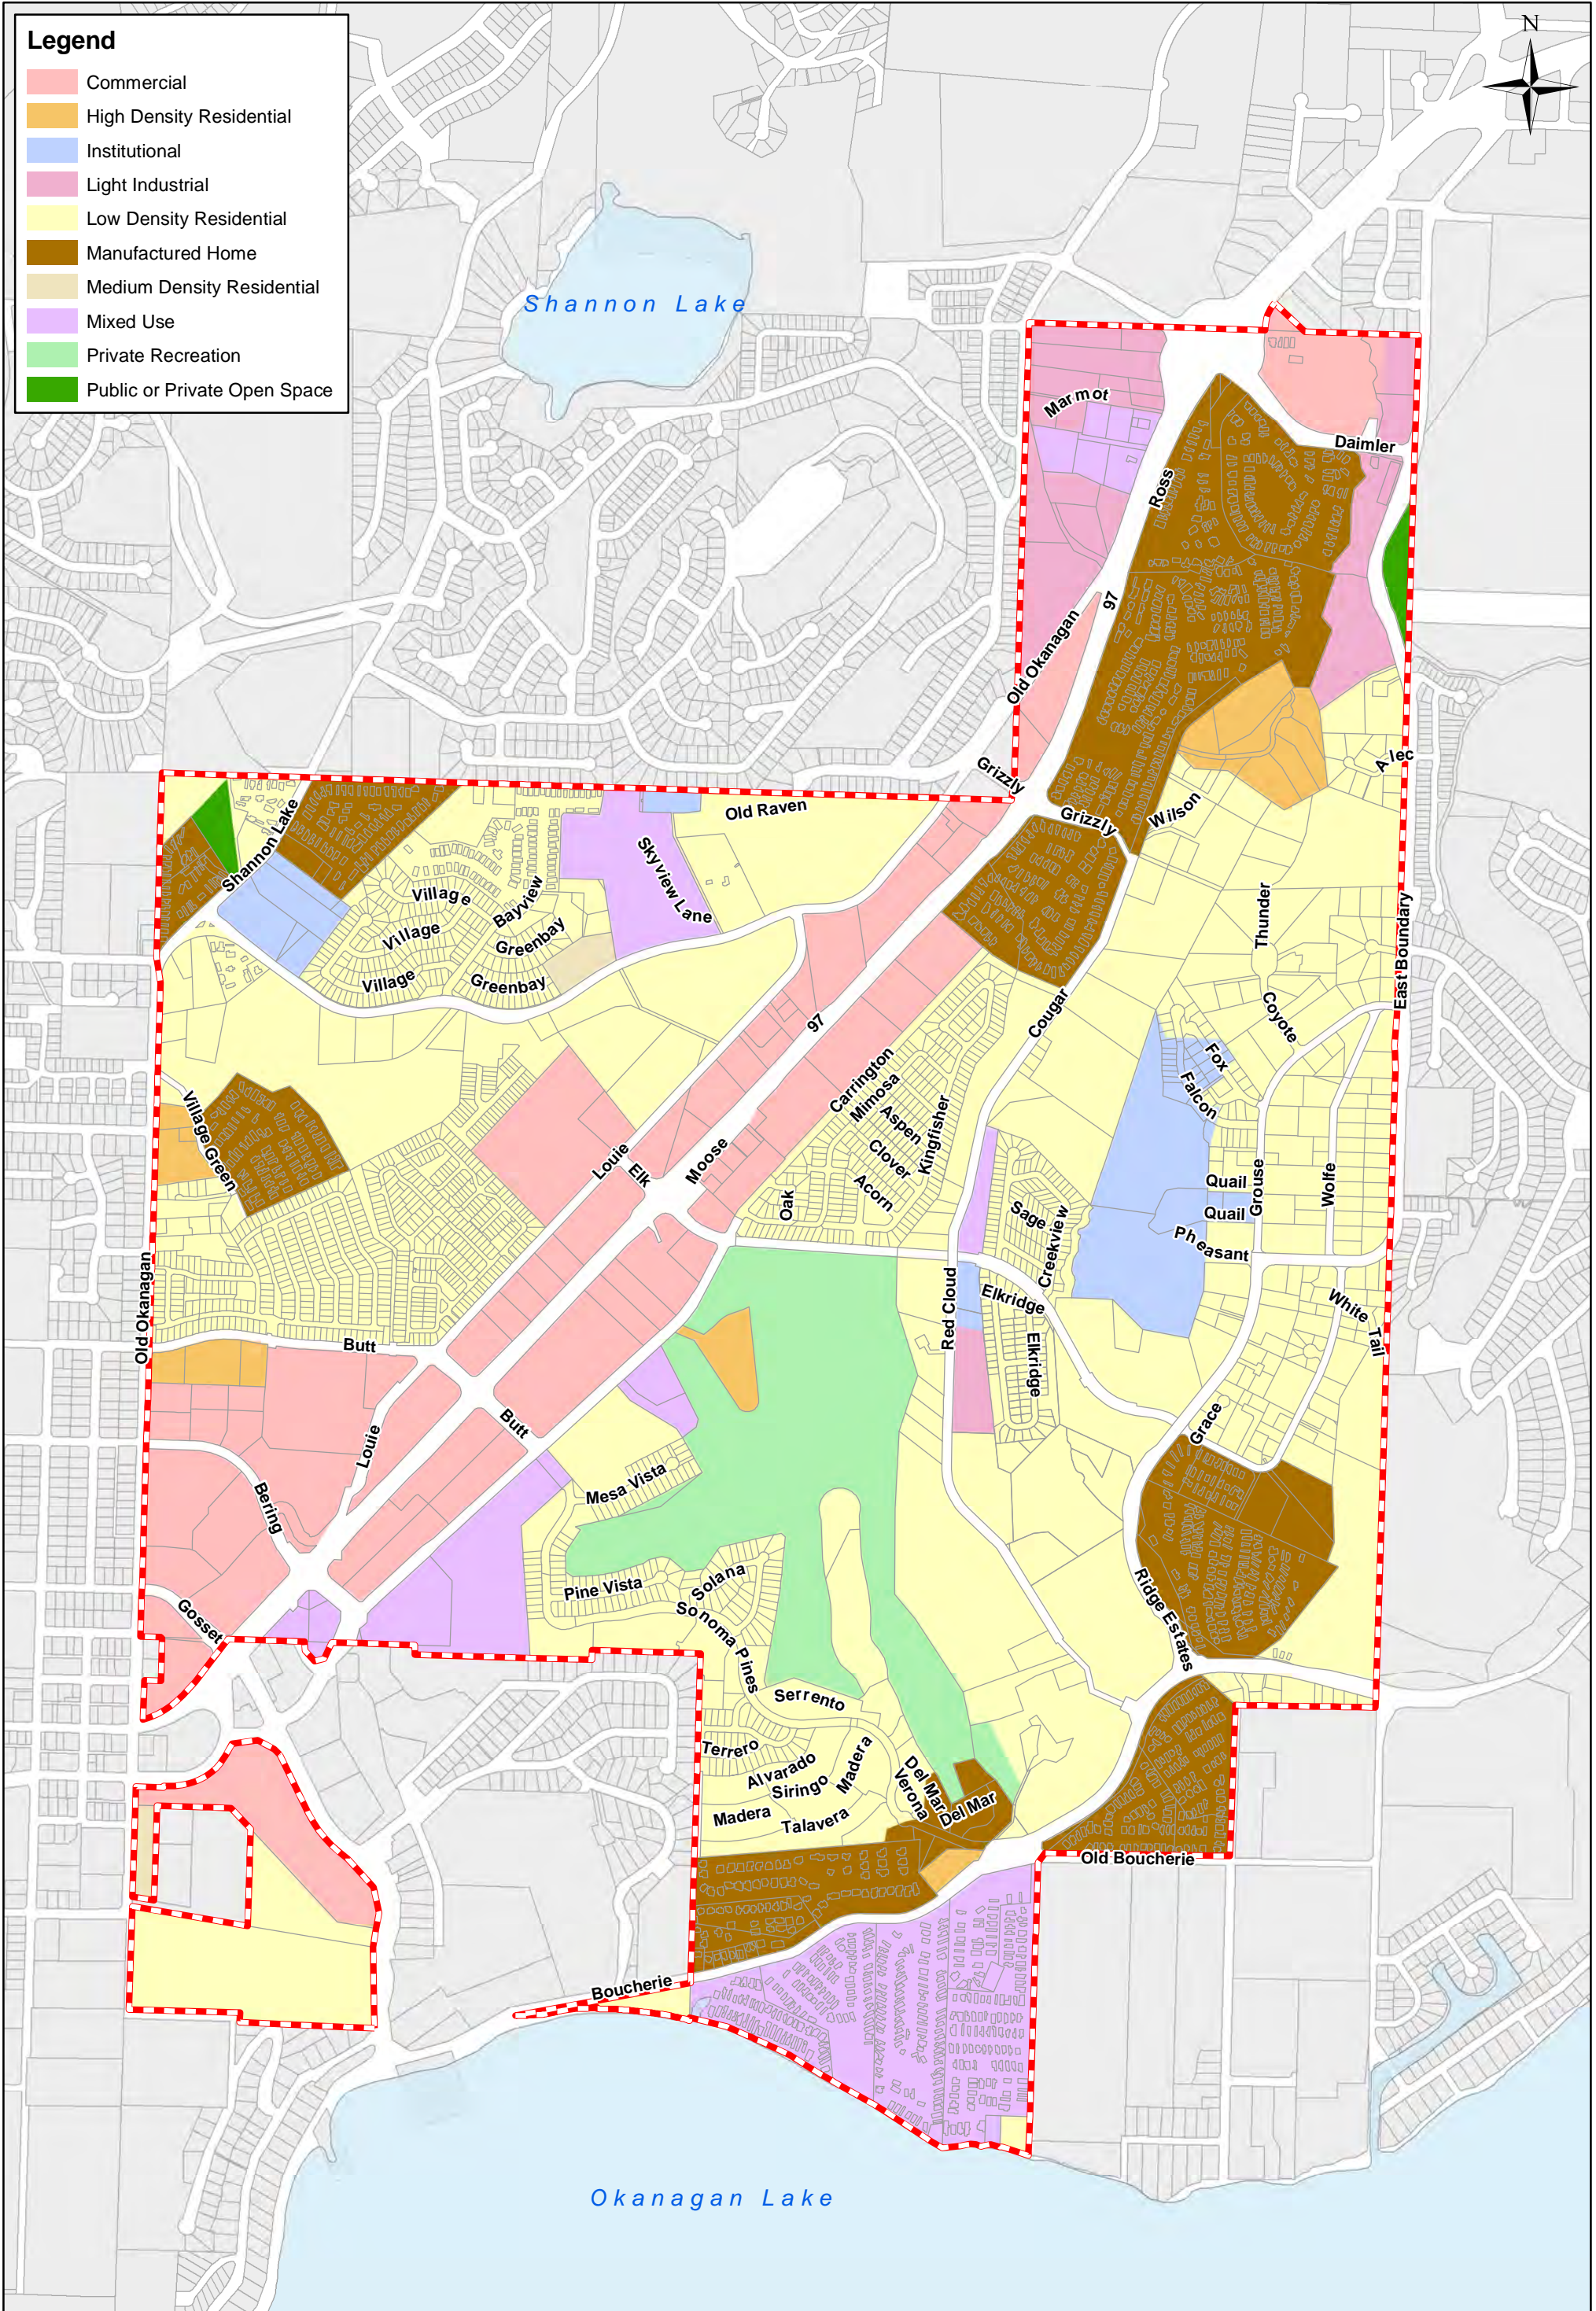

Legend

- Commercial
- High Density Residential
- Institutional
- Light Industrial
- Low Density Residential
- Manufactured Home
- Medium Density Residential
- Mixed Use
- Private Recreation
- Public or Private Open Space

Land Use Designation
Tsinstikeptum IR No. 9