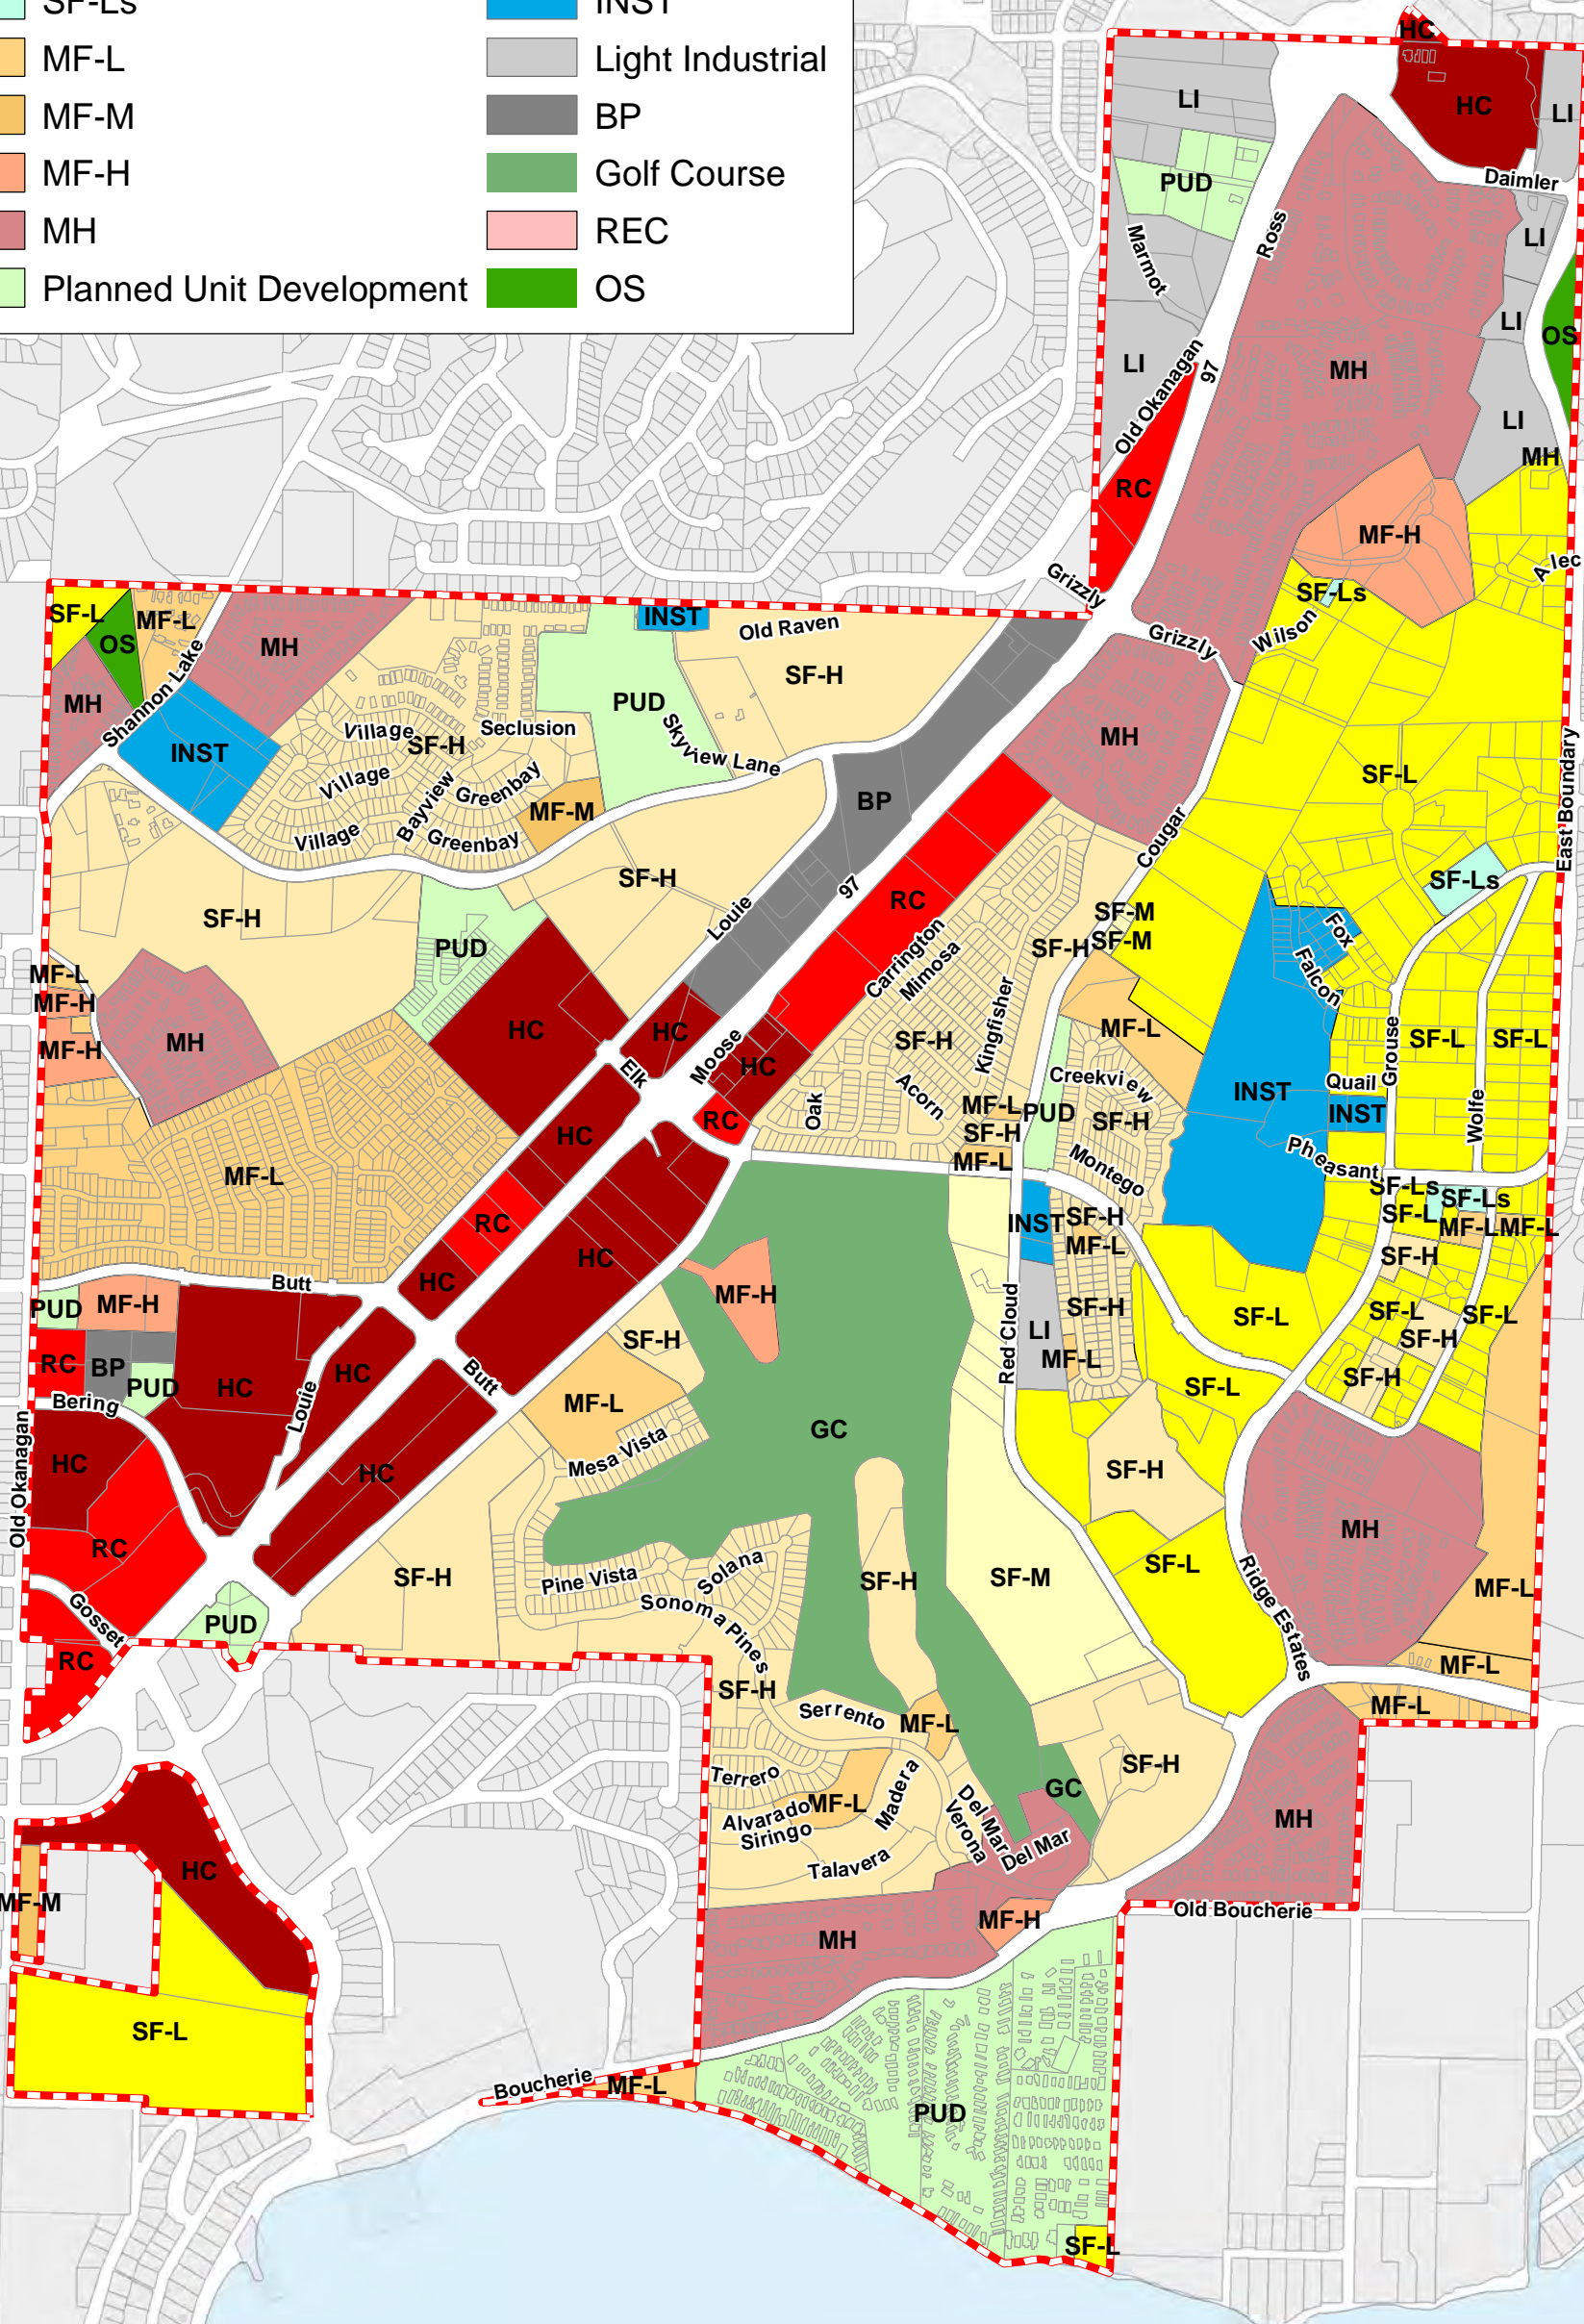

Legend

- | | |
|--|--|
|  SF-L |  RC |
|  SF-M |  HC |
|  SF-H |  WC |
|  SF-Ls |  INST |
|  MF-L |  Light Industrial |
|  MF-M |  BP |
|  MF-H |  Golf Course |
|  MH |  REC |
|  Planned Unit Development |  OS |

ZONING

Tsinstikeptum IR No. 9

WESTBANK
FIRST NATION
Date: 2018-11-21